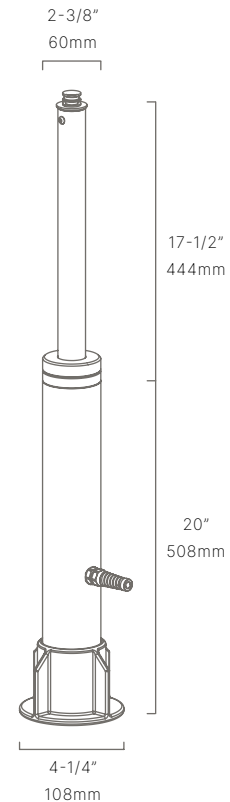

AURORALIGHT

PROJECT: _____

SKU #: _____

TYPE: _____

SUBTERRANEAN RISER

RSR186418

The Subterranean Riser is part of a complete line of risers from Auroralight. It is specifically designed to be wholly or semi-buried into the soil for a discrete appearance. The Riser offers designers and installers a proactive solution to allow future growth in the landscape or seasonal changes like snow.

- Perfect for maturing greenery and seasonal changes
- Ideal for lightweight and heavyweight fixtures

CONFIGURATOR:

RSR186418	FINISH
( ) = Most common configuration	☐
	(NAT) Natural Brass
	(BLP) Bronze Living Patina
	(BLPX) Extra Dark BLP
	(NI) Nickel PVD

AVAILABLE FINISHES:

DIMENSIONS	Min. H2" Max H18"
VOLTAGE	12V
FINISH	Included Natural
MATERIAL	Brass & Copper

*For complete warranty terms, please visit: www.auroralight.com/warranty/

P. 760.931.2910

O. 2742 Loker Ave. W Carlsbad CA 92010

W. www.auroralight.com

MADE IN USA
WITH DOMESTIC & IMPORTED MATERIALS